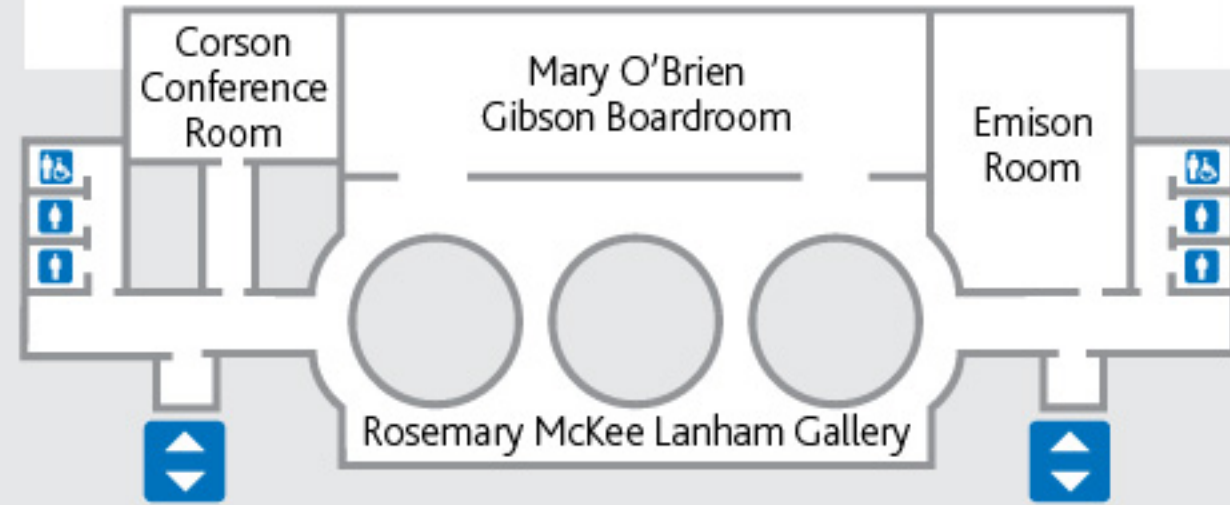

LEGEND

-  Café
-  Elevators
-  Stairs
-  Restrooms

CANAL LEVEL

- Stardust Terrace Café
- Kruse Family Stardust Terrace
- Multipurpose Room
- Frederick H. and Susannah M. Day Classrooms

**SECOND LEVEL**

- You Are There
- W. Brooks and Wanda Y. Fortune History Lab
- Mezzanine Gallery
- William H. Smith Memorial Library

## FOURTH LEVEL

Rosemary McKee  
Lanham Gallery

Mary O'Brien  
Gibson Boardroom

Thomas H. and  
Dorothy S. Corson  
Conference Room

Thomas S. Emison  
Room