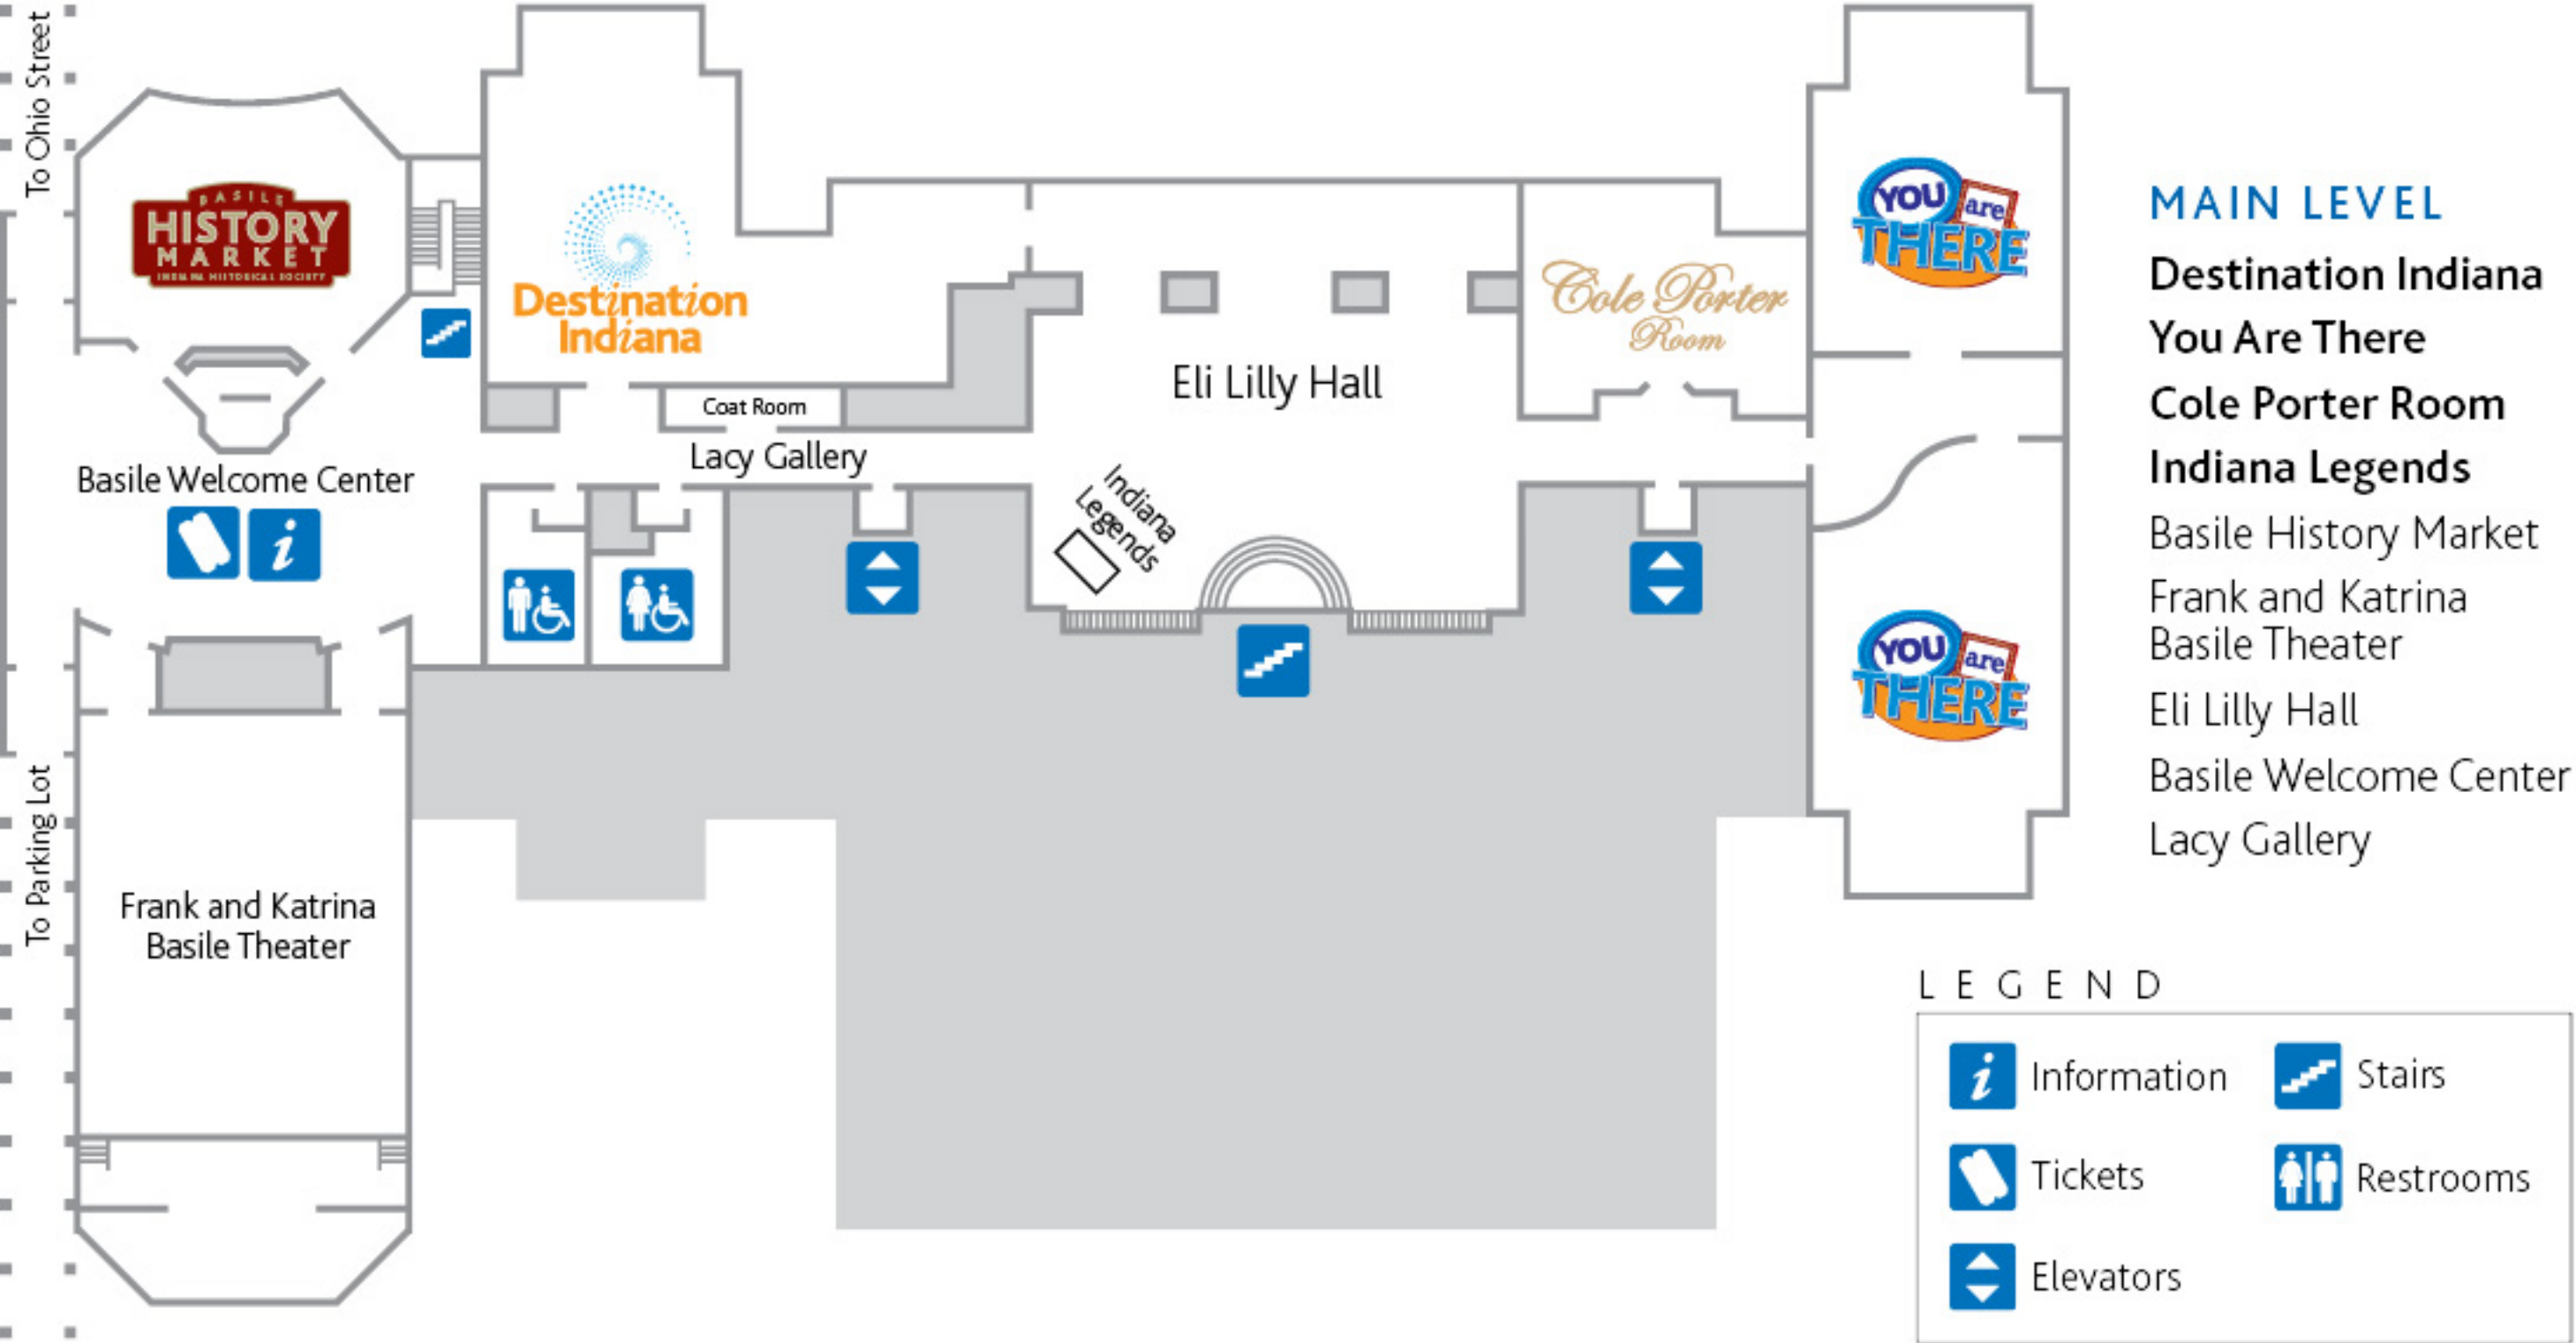

LEGEND

-  Café
-  Elevators
-  Stairs
-  Restrooms

CANAL LEVEL

- Stardust Terrace Café
- Kruse Family Stardust Terrace
- Multipurpose Room
- Frederick H. and Susannah M. Day Classrooms

**SECOND LEVEL**

- You Are There
- W. Brooks and Wanda Y. Fortune History Lab
- Mezzanine Gallery
- William H. Smith Memorial Library

## FOURTH LEVEL

Rosemary McKee  
Lanham Gallery

Mary O'Brien  
Gibson Boardroom

Thomas H. and  
Dorothy S. Corson  
Conference Room

Thomas S. Emison  
Room