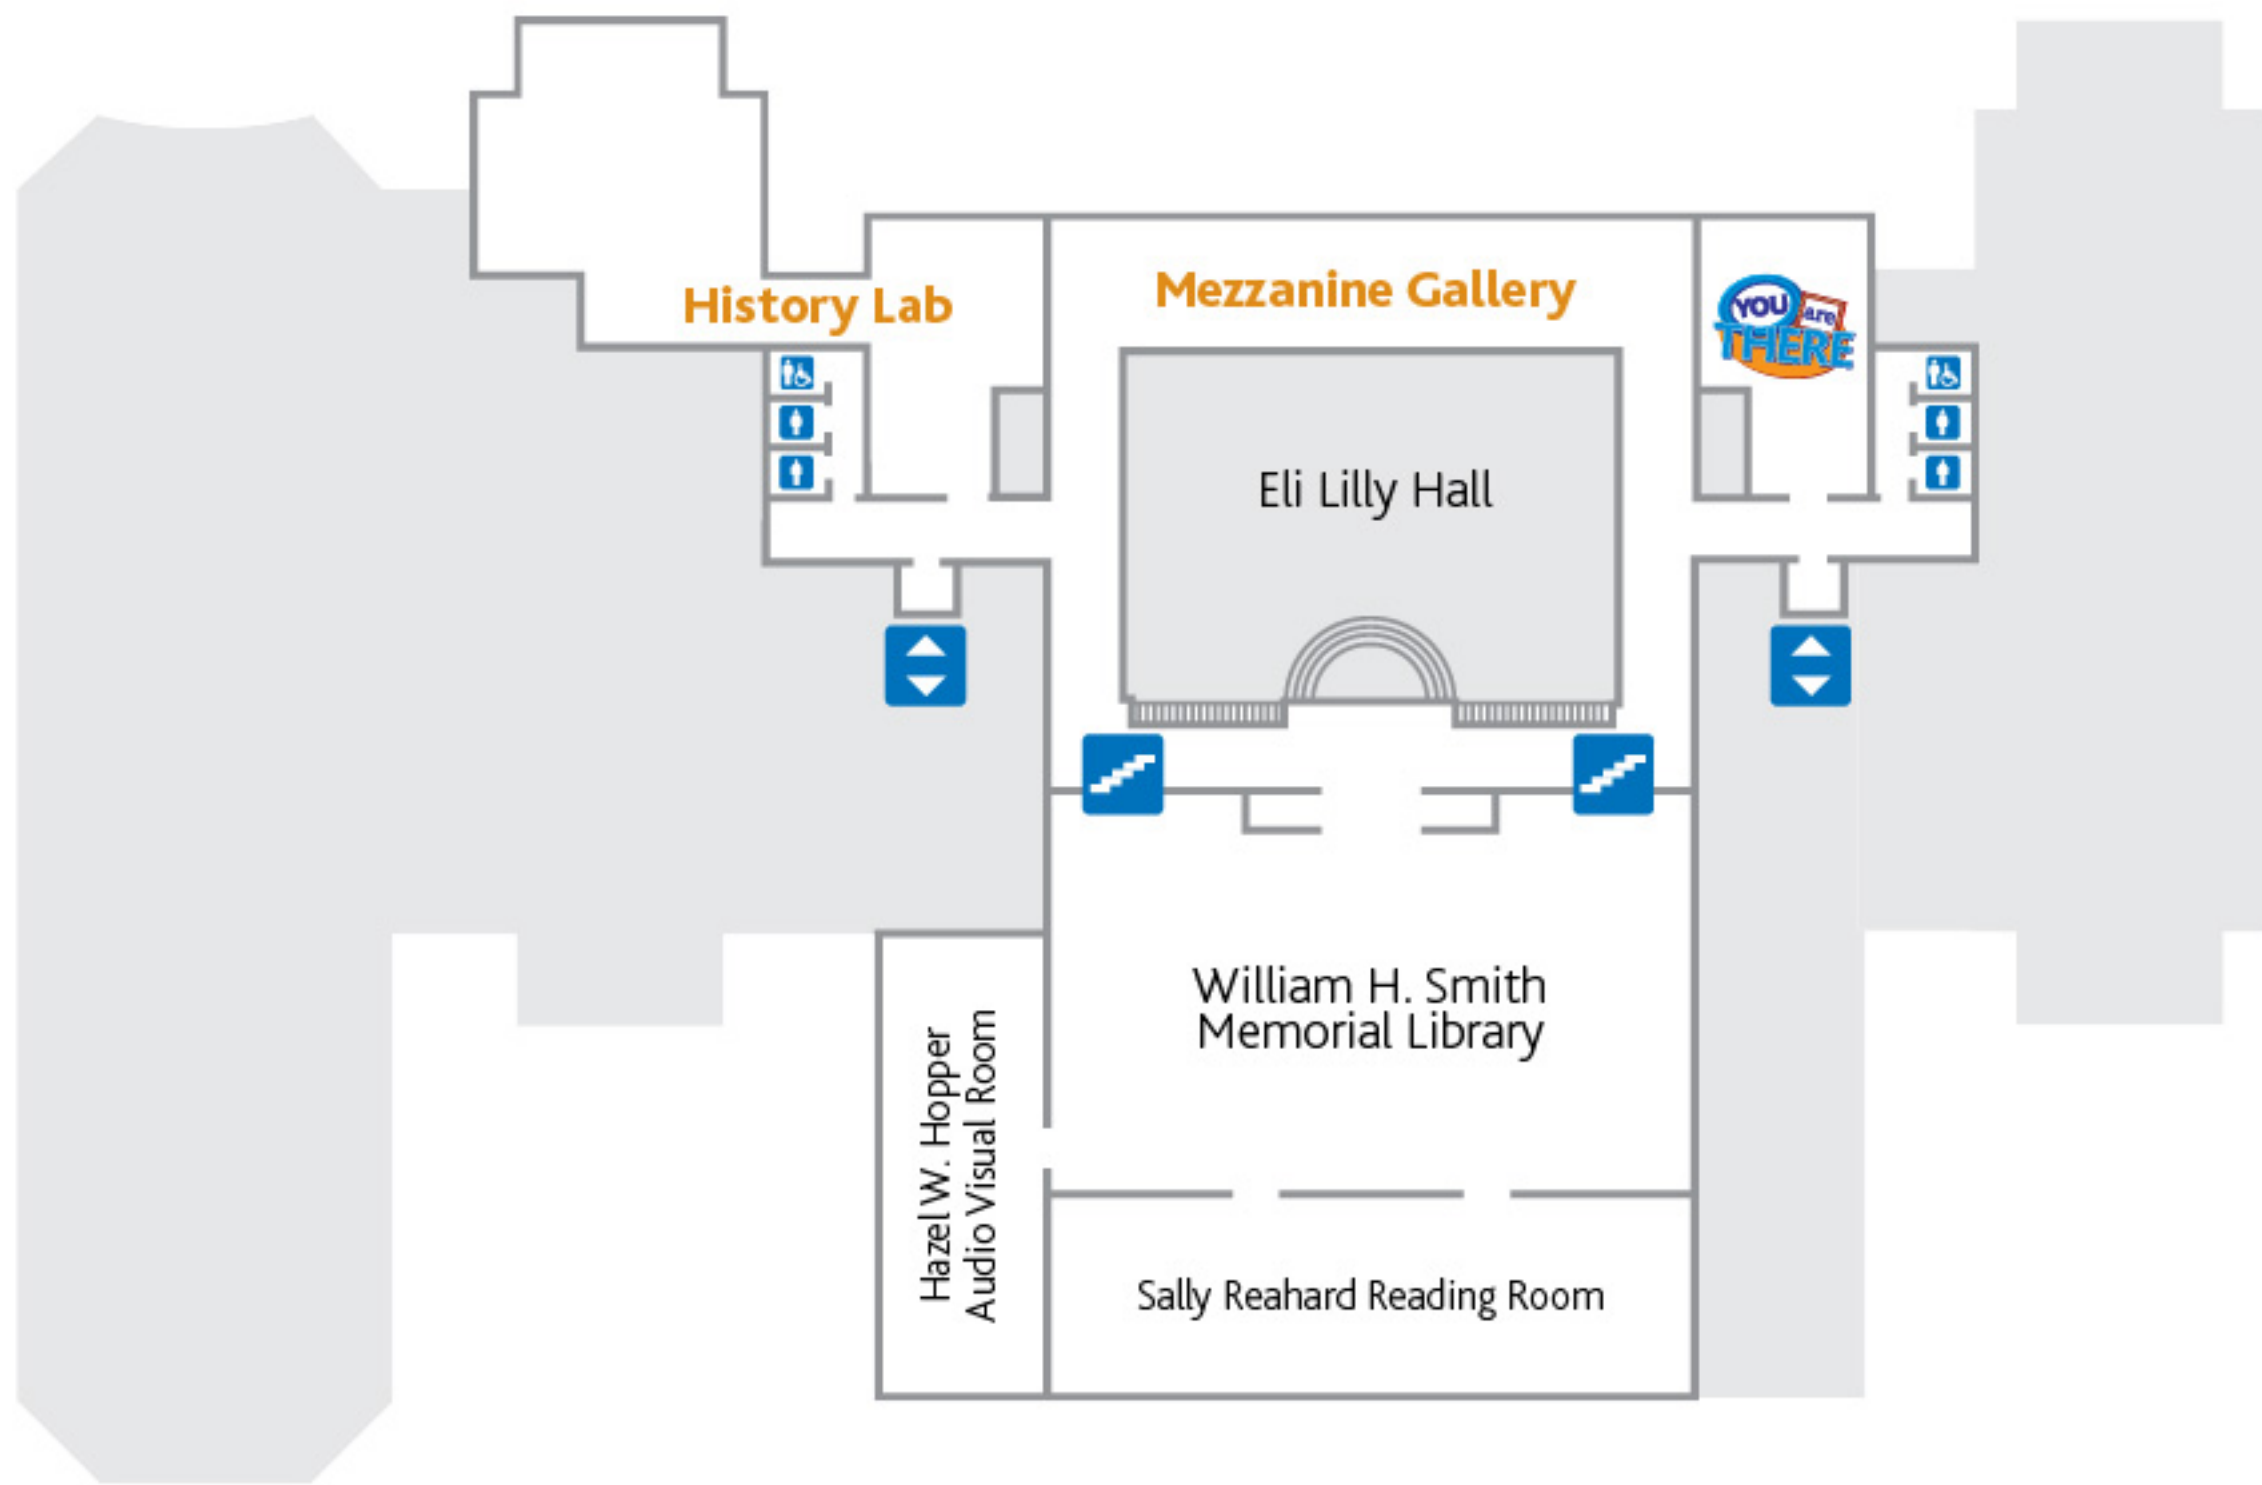

LEGEND

-  Café
-  Elevators
-  Stairs
-  Restrooms

CANAL LEVEL

- Stardust Terrace Café
- Kruse Family Stardust Terrace
- Multipurpose Room
- Frederick H. and Susannah M. Day Classrooms

**SECOND LEVEL**

- You Are There
- W. Brooks and Wanda Y. Fortune History Lab
- Mezzanine Gallery
- William H. Smith Memorial Library

## FOURTH LEVEL

Rosemary McKee  
Lanham Gallery

Mary O'Brien  
Gibson Boardroom

Thomas H. and  
Dorothy S. Corson  
Conference Room

Thomas S. Emison  
Room