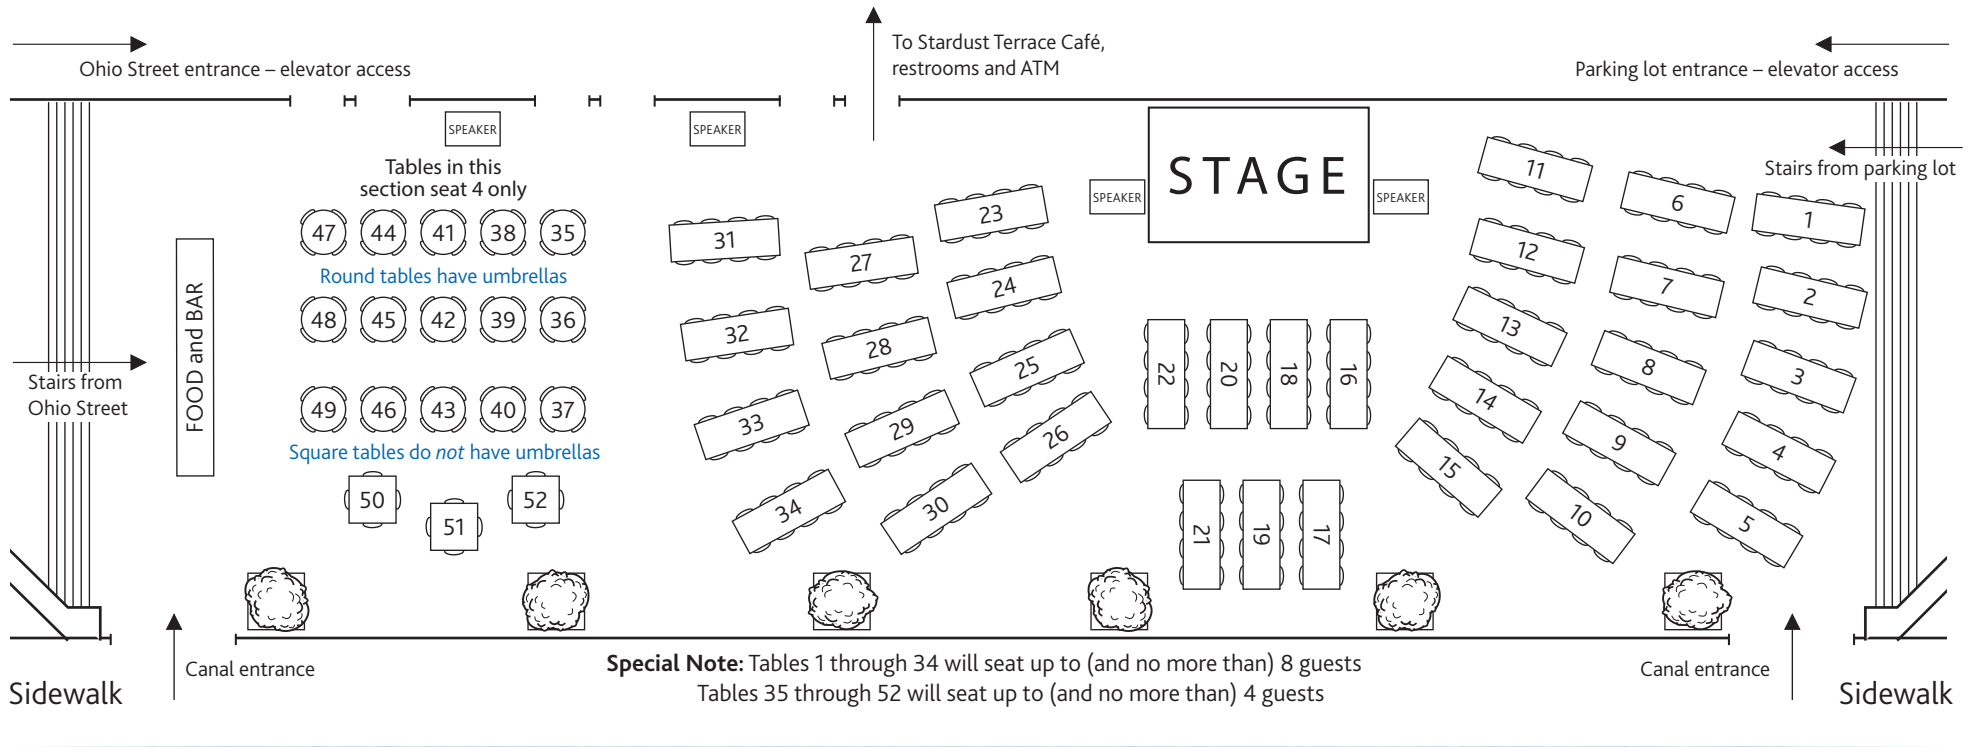

KRUSE FAMILY STARDUST TERRACE

EUGENE AND MARILYN GLICK INDIANA HISTORY CENTER
 450 WEST OHIO STREET, INDIANAPOLIS, INDIANA 46202-3269

Central Canal