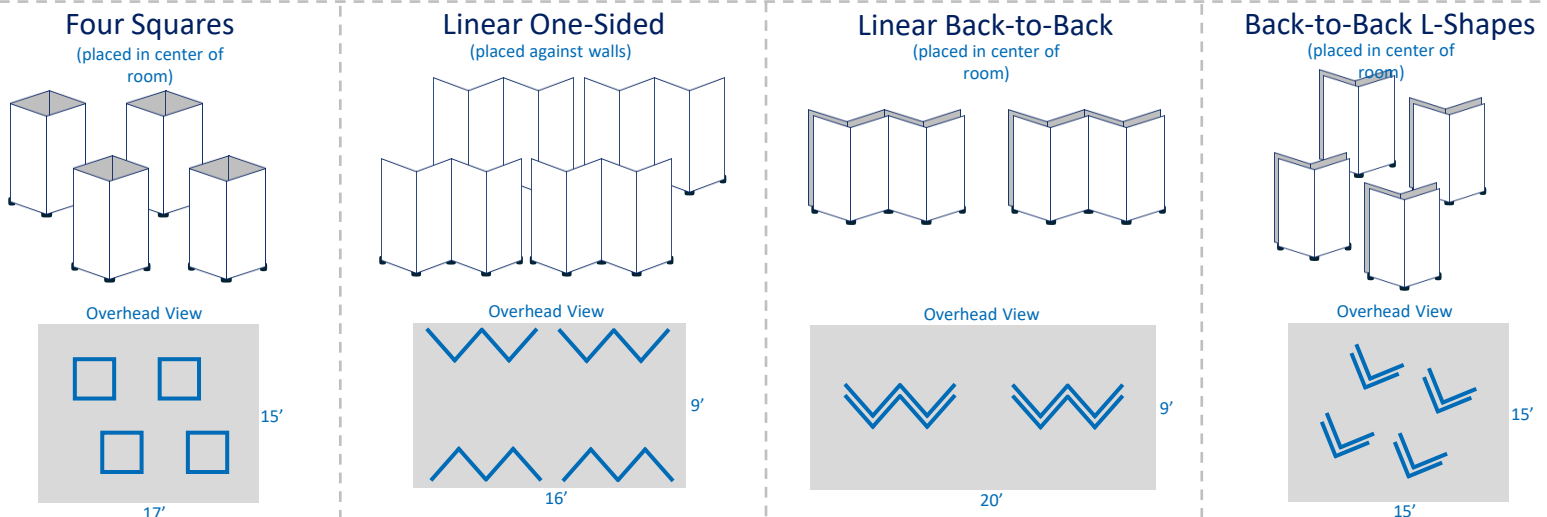

Ideas for use: Showcase basketball items from your collection or have a basketball history program at your site while the exhibit is on display.

16 Panels

- ➔ Each panel is 3' wide x 7' high.
- ➔ The panels are printed fabric over metal frames.
- ➔ Panels are single sided (blank on reverse).
- ➔ The panels connect together magnetically.
- ➔ Requires approx. 200-250 sq. feet of floor space.

Sample Layouts

Typical setup is 4 sections (each containing 4 panels), but additional layout options and configurations are available. **Please Note:** Individual panels are not free-standing. At least two panels must be connected together to stand upright.