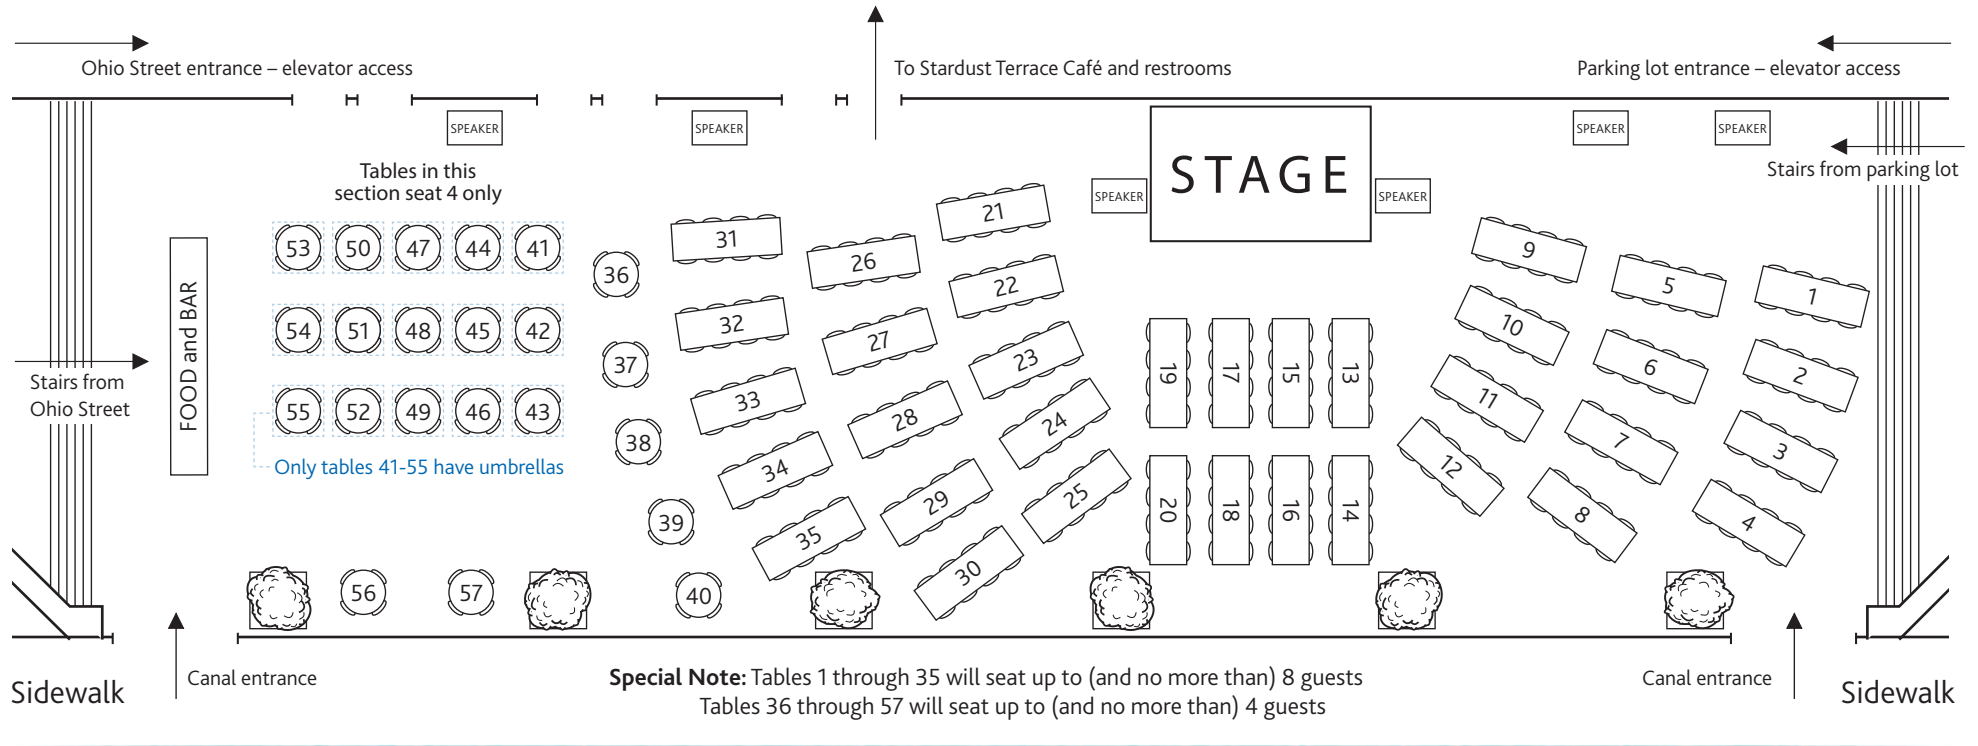

KRUSE FAMILY STARDUST TERRACE

EUGENE AND MARILYN GLICK INDIANA HISTORY CENTER
450 WEST OHIO STREET, INDIANAPOLIS, INDIANA 46202-3269

Central Canal